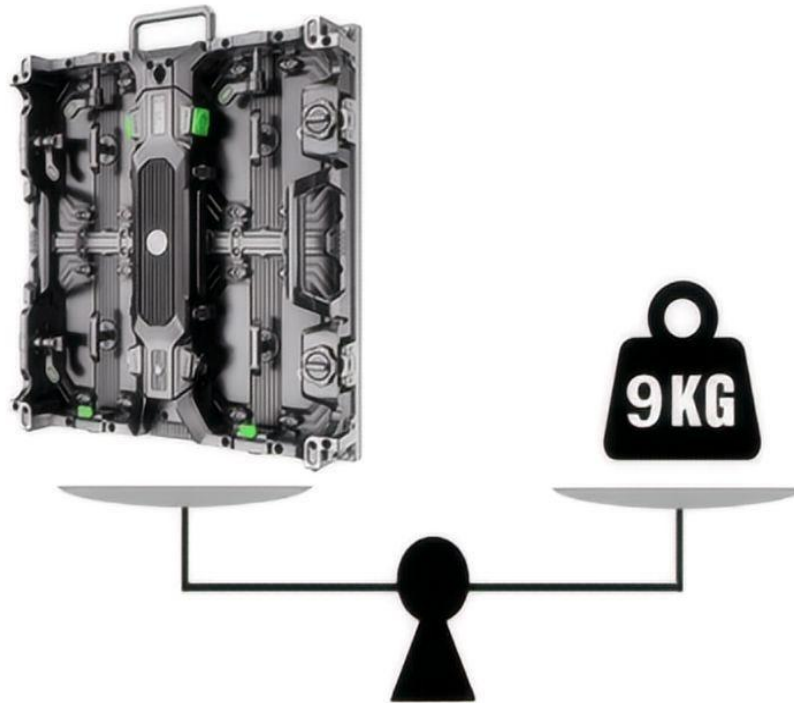

## Great Cabinet Design

To meet the requirements of customers in different application scenarios, 2 cabinet sizes are available. One of the cabinet size is 500mm x 500mm, and another one is 500mm x 1000mm, which makes installation flexible during the event.

## Light Weight

As the cabinet uses die-cast aluminum material, the weight of the panel is only 9 kgs, and it has great heat dissipation.