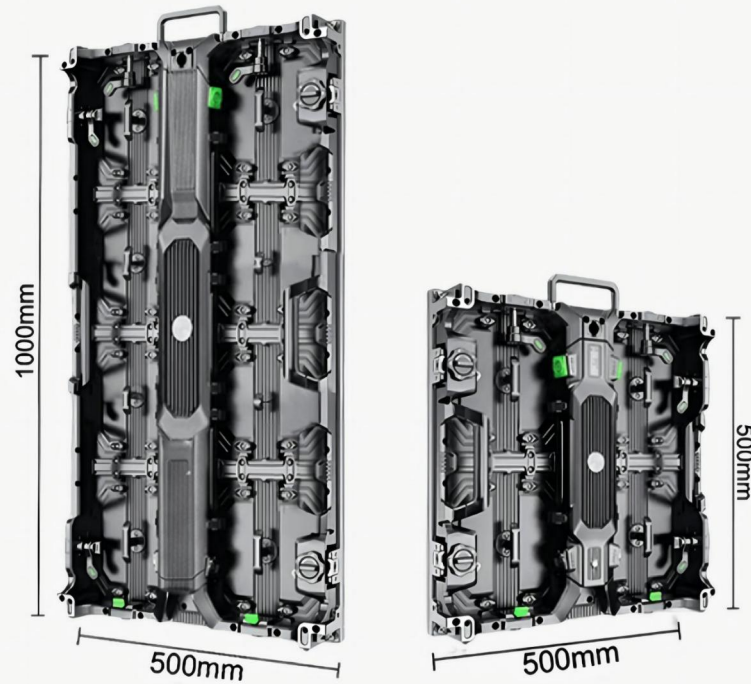

## Great Cabinet Design

To meet the requirements of customers in different application scenarios, 2 cabinet sizes are available. One of the cabinet size is 500mm x 500mm, and another one is 500mm x 1000mm, which makes installation flexible during the event.

## Light Weight

As the cabinet uses die-cast aluminum material, the weight of the panel is only 9 kgs, and it has great heat dissipation.

## Curved Design

The lock is very secure and strong. It can be designed to be curved to form a curved screen from  $-15^\circ$  (convex) to  $+15^\circ$  (concave).