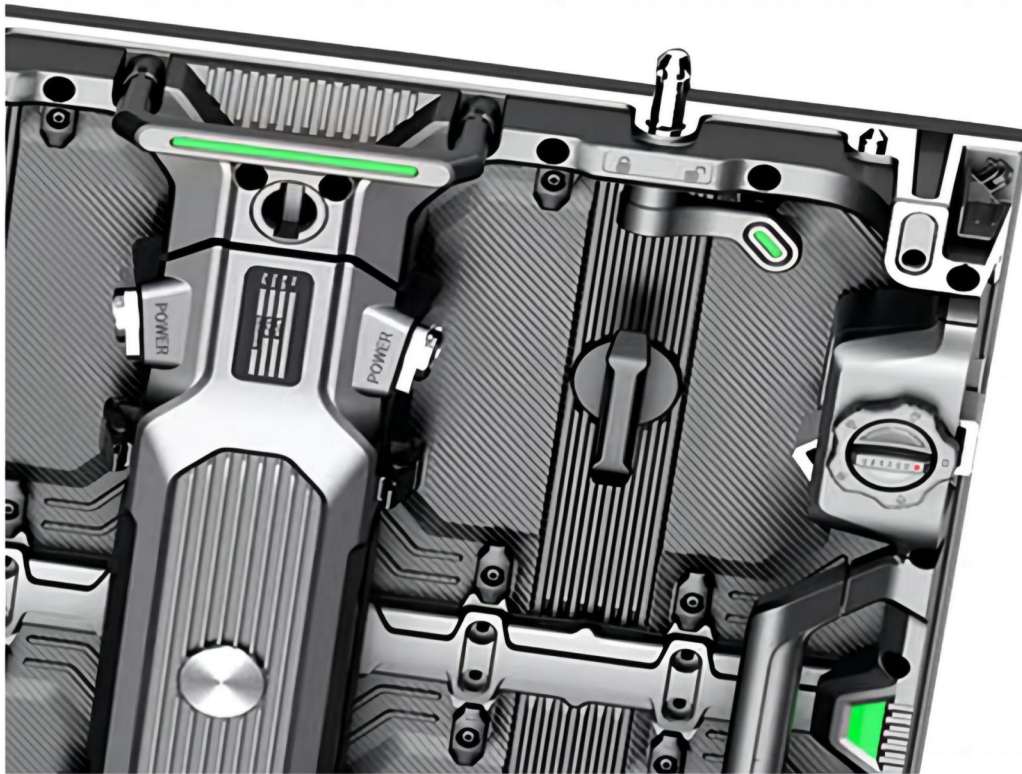

## Light Weight

As the cabinet uses die-cast aluminum material, the weight of the panel is only 9 kgs, and it has great heat dissipation.

## Curved Design

The lock is very secure and strong. It can be designed to be curved to form a curved screen from  $-15^\circ$  (convex) to  $+15^\circ$  (concave).